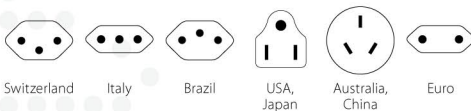

World to UK

For 2- and 3-pole devices
from more than 220 destinations*

The UK standard socket is used in more than 50 countries around the world. Our SKROSS® Country Adapter World to UK provides a reliable and easy connection for devices from all continents to use this type of socket, safely enabling the use of power hungry devices such as laptops and travel hairdryers.

Suitable for

Compatibility (Input)

Switzerland

Italy

Brazil

USA,
Japan

Australia,
China

Euro

Europe
(Schuko)*

Compatibility (Output)

UK

Packaging (Retail)

Product Category

- Country Travel Adapter: World Input

Technical Specifications

- Designed in Switzerland
- Suitable for equipment with earthed & unearthed plugs (2- & 3-pole)
- Input plugs: Switzerland, Italy, Brazil, USA/Japan, Australia/China, Euro
- Output plug: UK
- Input voltage: 100 V – 250 V
- Max. load: 7 A
- Power rating: e.g. 100 V – 700 W / 250 V – 1750 W
- Replaceable fuse: T 7 A
- Does not convert voltage