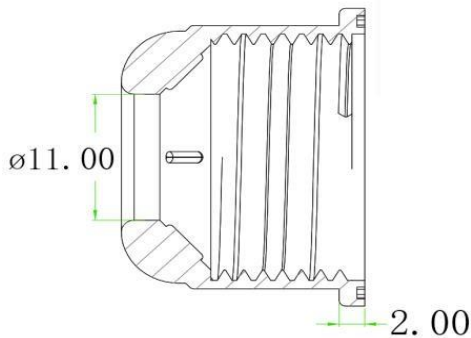

**B701-T series
(Screw-terminal)**

- IP68, high impact-protection
- Standard color : Black

Specification

Housing / Cable Gland: Polyamide 66 (94-V0)
 Ambient Temperature: 110 °C
 Wiring Terminal: Nickel Plated Brass
 + Plated Steel Screw
 Voltage / Ampere Rating: 450V / 24A
 Waterproof Seal: Silicone

Cable - Seals for cables of outer diameter Ø

Ø 9-11mm

Ø 6-9mm

Ø 3-6mm

**Cable-fixing Screwing Nut
(diameter 11mm)**

<i>Product Code</i>	<i>Entry A</i>	<i>Entry B</i>	<i>Entry C</i>
B701-T1	Orange	Orange	Orange
B701-T2	Grey	Grey	Grey
B701-T3	Orange	Grey	Grey
B701-T4	Grey	Orange	Orange