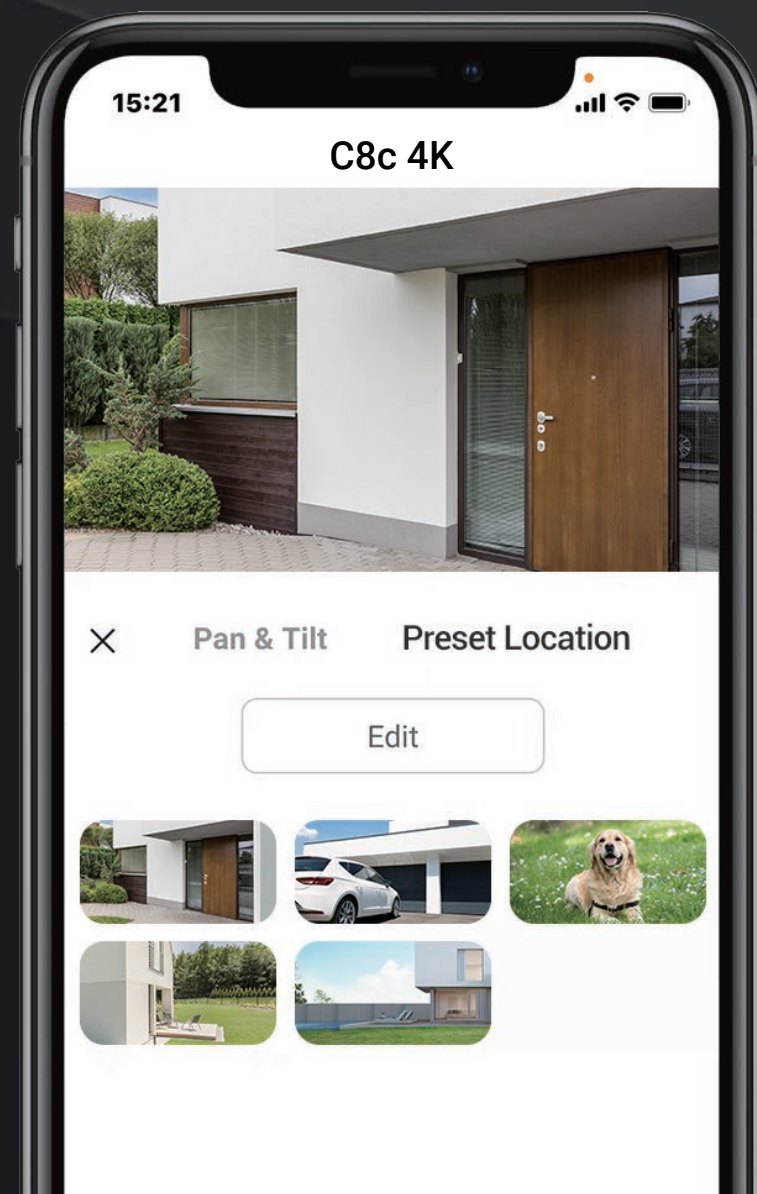

Wider and clearer vision is the key to more comprehensive protection. With its stunning 4K resolution and pan-and-tilt design, the camera captures activities across a much larger space with true-to-life images. Find out what's going on in your garden or backyard all via the EZVIZ App, even when you are far from home.

On-device AI for smarter detection

The camera's on-board AI algorithm helps it identify moving people and vehicles in particular. It reduces alerts caused by falling leaves or flying insects, and informs you when someone parks in your property area without permission.

 AI-Powered Human / Vehicle Shape Detection

 Customizable Detection Zone

 No Subscription Fee

A smart eye that locks on, zooms in and follows

When a human motion is detected, the C8c 4K will automatically rotate to track its movement and zoom in to record the activity. When in action, it makes it hard for your loved ones to stay out of sight.

Front Door

Front Yard

Garage

Pin down the spots that matter to you most

No matter how complicated the tracking is, the camera always knows its way back to your preferred viewing angle. You can pinpoint up to 12 angles via the EZVIZ App. Just click on your pre-set locations and the camera will automatically resume its place.