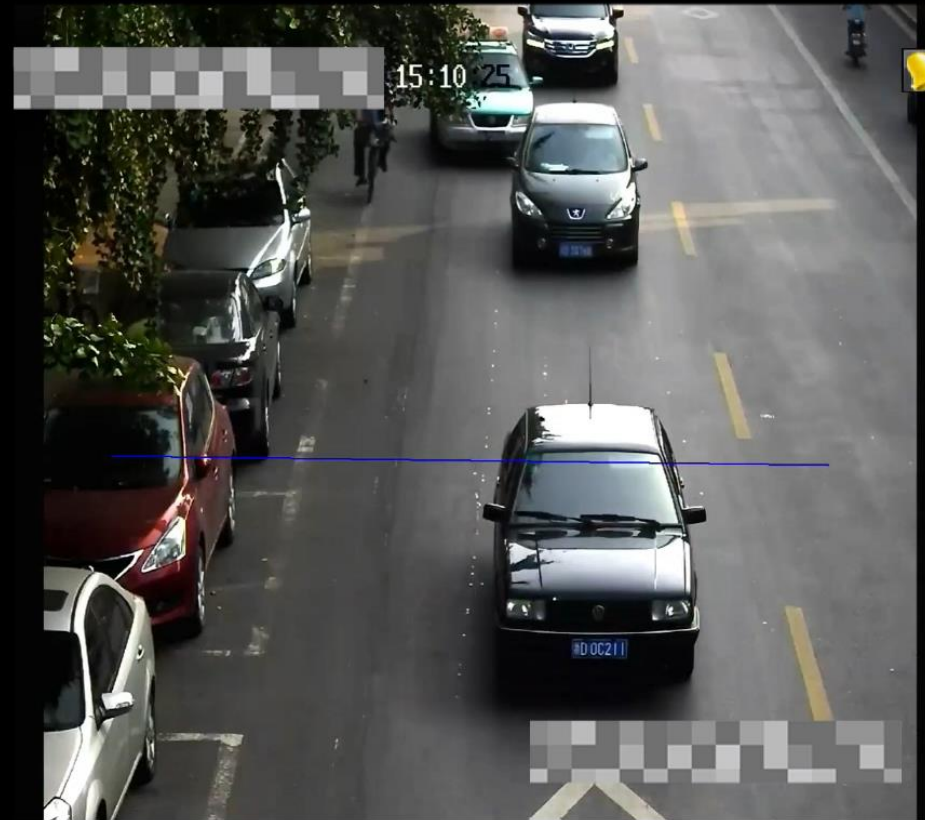

False alarm optimization

- Specific scenario optimization: light and shadow, animal, bird false alarms

Boosted performance for perimeter protection

HIKVISION®

Pro-series DVRs with AcuSense

Advanced Pro-series DVRs with AcuSense