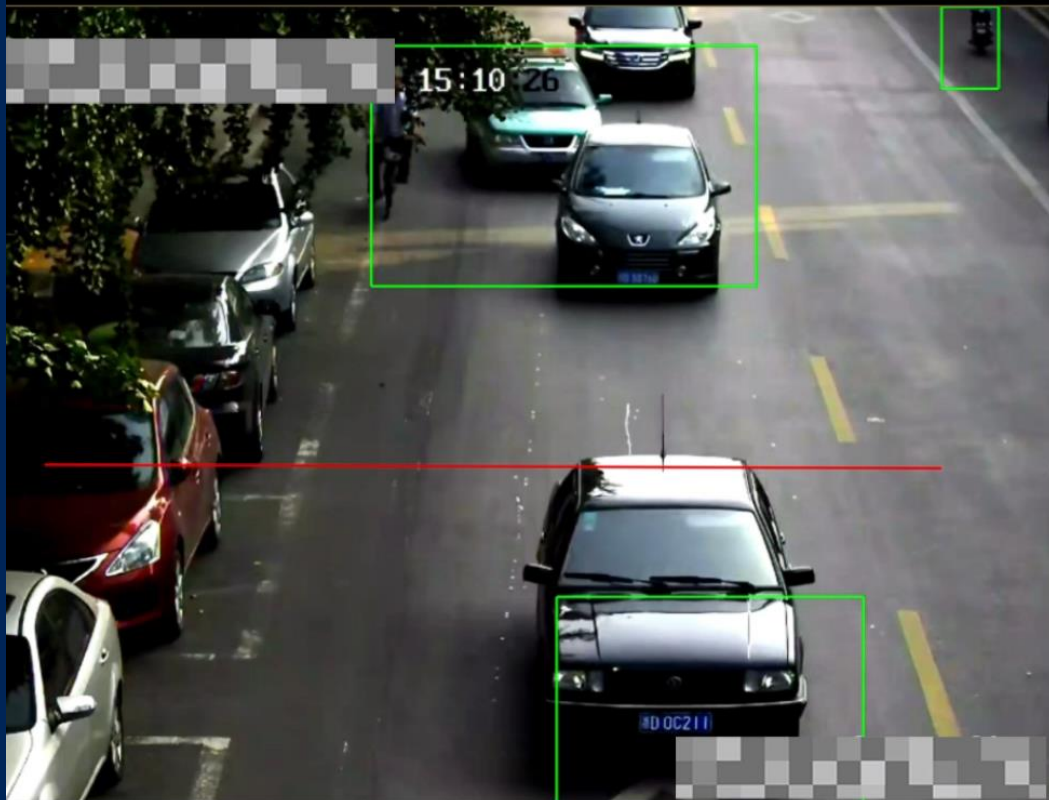

➤ Up to **4-ch** facial recognition

Boosted performance for perimeter protection

HIKVISION[®]

More computing power

- Super computing power: **4-8T**, 6-core ARM, the strongest DVR

Algorithm optimization

- Better performance for perimeter protection

False alarm optimization

- Specific scenario optimization: light and shadow, animal, bird false alarms

Boosted performance for perimeter protection

HIKVISION®

Pro-series DVRs with AcuSense

Advanced Pro-series DVRs with AcuSense