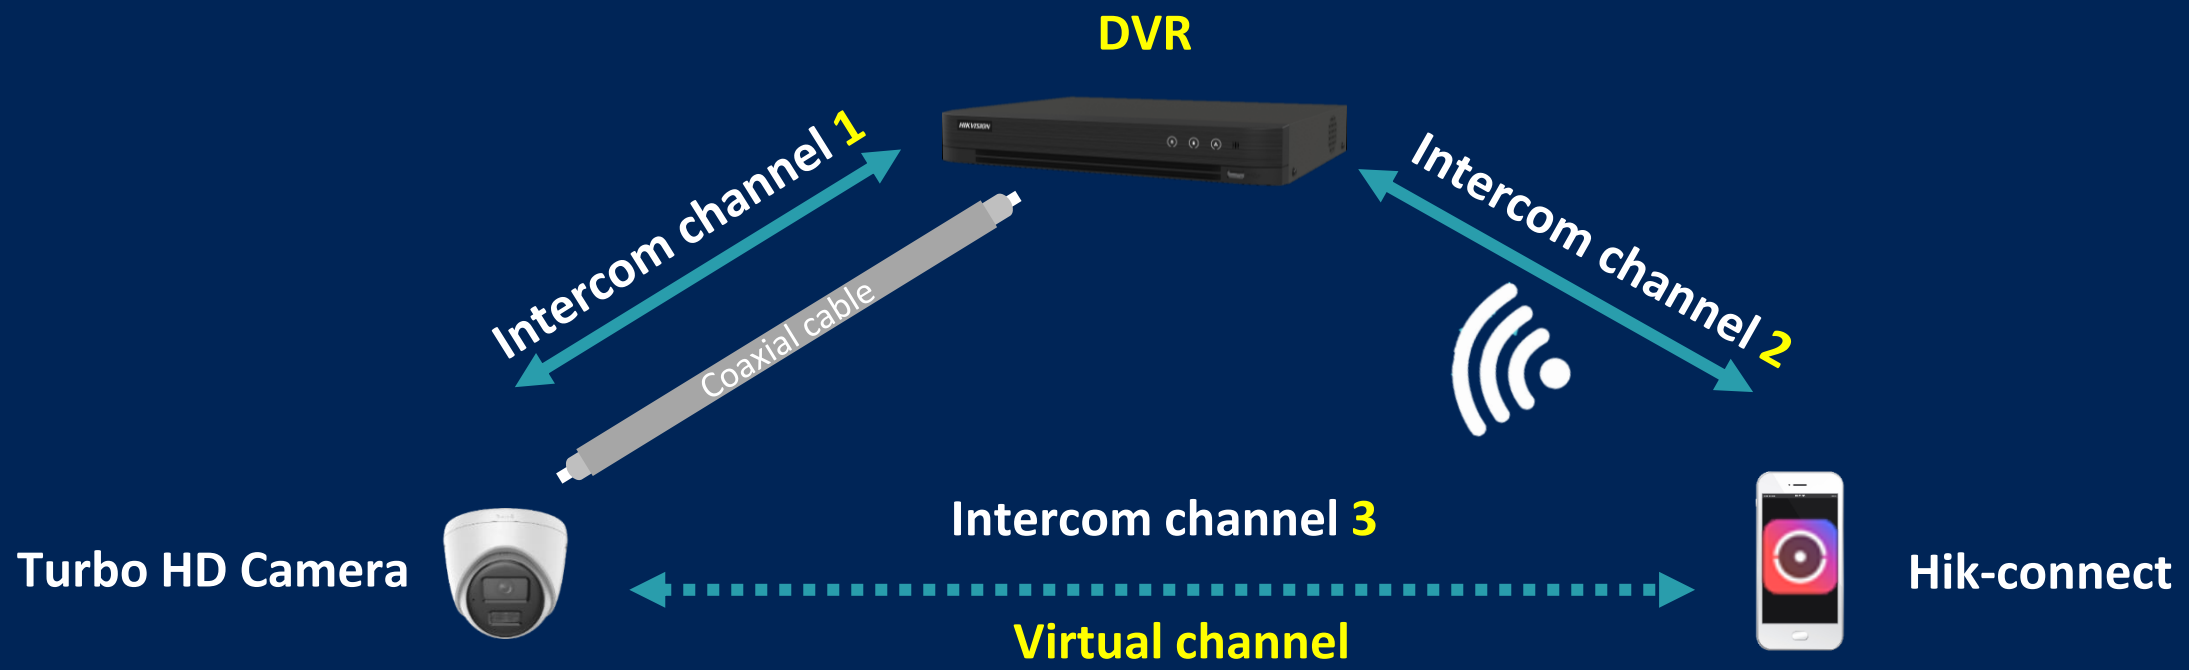

Up to **2~4-ch** @ 1080p

TVI two-way audio

HIKVISION®

Two-way Audio

Doorway Intercom

Fence Talk

Family Interaction

TVI two-way audio

TVI two-way audio realizes the breakthrough of video and audio technology, upgrading video security from one-way audio to two-way audio and video transmission.

Three intercom channels

Camera & HC intercom must go through DVR (audio encoding & decoding, analog-to-digital conversion, etc.)