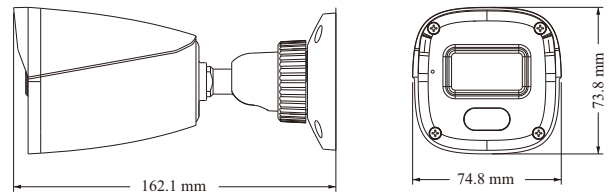

PoE	Yes, IEEE802.3af
Supplement Light Range	IR range: 20 ~ 30 m; white light range: 10 ~ 20 m
Ingress Protection	IP67
Others	
Power Supply	PoE
Power Consumption	< 5.5W
Operating Environment	- 20 °C ~ 55 °C (-4°F~131°F); Humidity: less than 95 % (non-condensing)
Storage Environment	- 20 °C ~ 60°C (-4°F~140°F), Humidity: less than 95 % (non-condensing)
Dimensions (mm)	162.1 × 74.8 × 73.8
Weight (net)	Approx. 0.25KG
Installation	Ceiling mounting; Wall mounting
Certificate	CE, FCC
Environmental Protection	Complies with Directive EU RoHS, WEEE(2012/19/EU) , directive 94/62/EC and REACH(EC1907/2006)

DIMENSIONS