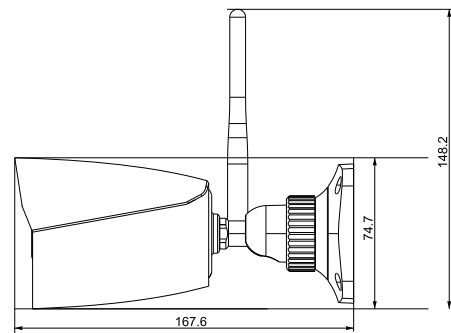

Wi-Fi	
Wireless Standards	IEEE802.11b/g/n
Frequency Range	2.4GHz ~ 2.4835 GHz
Channel Bandwidth	20MHz
Security	WEP, WPA-PSK/WPA2-PSK
Wireless Range	80m
Transfer Rates	11b: 11Mbps 11g: 54Mbps 11n: up to 150Mbps
Others	
Power Supply	DC12V/PoE
Power Consumption	< 5W
Operating Environment	-30 °C ~ 60 °C (-22°F~140°F); Humidity: less than 95 % (non-condensing)
Storage Environment	-30 °C ~ 65°C (-22°F~149°F), Humidity: less than 95 % (non-condensing)
Dimensions (mm)	167.6 × 74.7 × 148.2
Weight (net)	Approx. 0.465KG
Installation	Ceiling mounting; Wall mounting
Certificate	CE, FCC
Environmental Protection	Complies with Directive EU RoHS, WEEE(2012/19/EU), directive 94/62/EC and REACH(EC1907/2006)

DIMENSIONS