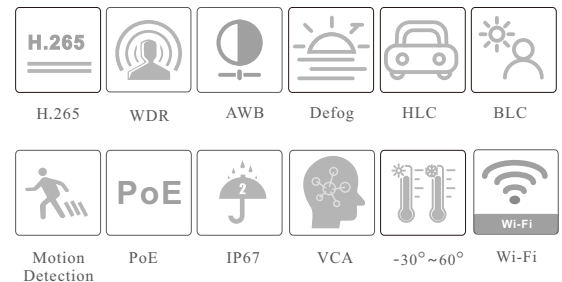

CAMERA

TD-9441S4

4MP IR Water-proof Bullet Network Camera

- H.265 /H.264/MJPEG coding
- Max.resolution: 4MP (2560 × 1440)
- ICR auto switch, true day / night vision
- 3D DNR, WDR, HLC, BLC, smart IR, etc.
- ROI coding
- 20~30m IR night view distance
- Built-in micro SD card slot, up to 256GB
- DC12V/PoE power supply
- IP 67 ingress protection
- Support Wi-Fi
- Support three streams
- Support remote monitoring by smart phones& tablet PCs with iOS and Android OS
- Intelligent analytics