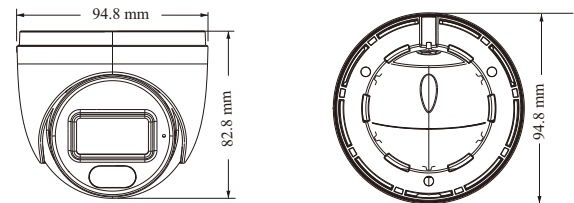

PoE	Yes, IEEE802.3af
Supplement Light Range	IR range: 20 ~ 30 m; white light range: 10 ~ 20 m
Ingress Protection	IP67
<b>Others</b>	
Power Supply	PoE
Power Consumption	< 5.5W
Operating Environment	- 20 °C ~ 55 °C (-4°F~131°F); Humidity: less than 95 % (non-condensing)
Storage Environment	- 20 °C ~ 60°C (-4°F~140°F), Humidity: less than 95 % (non-condensing)
Dimensions ( mm )	Φ 94.8 × 82.8
Weight ( net )	Approx. 0.28KG
Installation	Ceiling mounting; Wall mounting
Certificate	CE, FCC
Environmental Protection	Complies with Directive EU RoHS, WEEE(2012/19/EU), directive 94/62/EC and REACH(EC1907/2006)

### DIMENSIONS